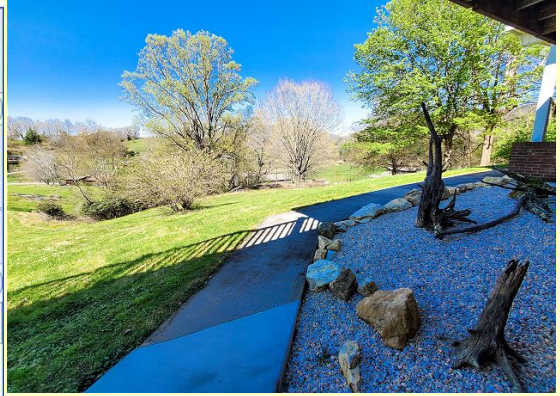

The Grapevine Retreat Ground Floor

- A. The Playroom
  1. Large Screen TV
  2. Gas Logs
  3. Kitchenette
  4. Dining Table
  5. Ping-Pong Table
  6. Books
- B. Mechanical/Electrical Closet
- C. Powder Room
- D. Sports Equipment Storage
- E. The ELM Room
  1. King Bed
  2. TV
  3. Ensuite Bathroom
- F. The FIR Room
  1. King Bed
  2. TV
  3. Ensuite Bathroom
- G. The GUM TREE Room
  1. King Bed
- H. The HICKORY Room
  1. Two Twin XL Beds
- I. Hallway Bathroom
- J. Laundry Room
- K. Main Entrance from Carport