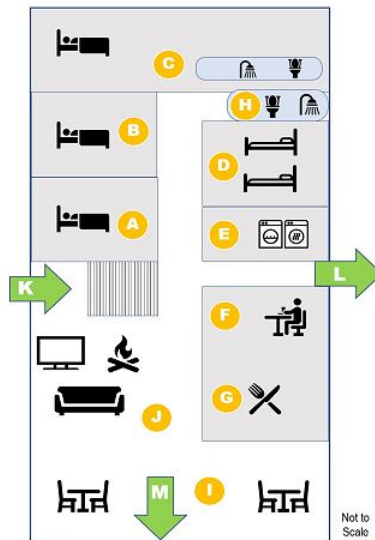

The Grapevine Retreat Top Floor

- A. The APPLE Room
  1. King Bed
  2. TV
- B. The BIRCH Room
  1. King Bed
  2. TV
- C. The CEDAR Room
  1. King Bed
  2. TV
  3. Ensuite Bathroom
- D. The DOGWOOD Room
  1. Two Twin XL Beds
- E. Laundry Room
- F. Breakfast Nook
- G. Kitchen
  1. Gas Stove
  2. Double Ovens
  3. Dishwasher
- H. Hallway Bathroom
- I. Dining Room
- J. Living Area
  1. Large Screen TV
  2. Gas Logs
- K. Front Door
- L. Back Door
- M. Entrance to Large Deck
  1. Rocking Chairs
  2. Bistro Tables